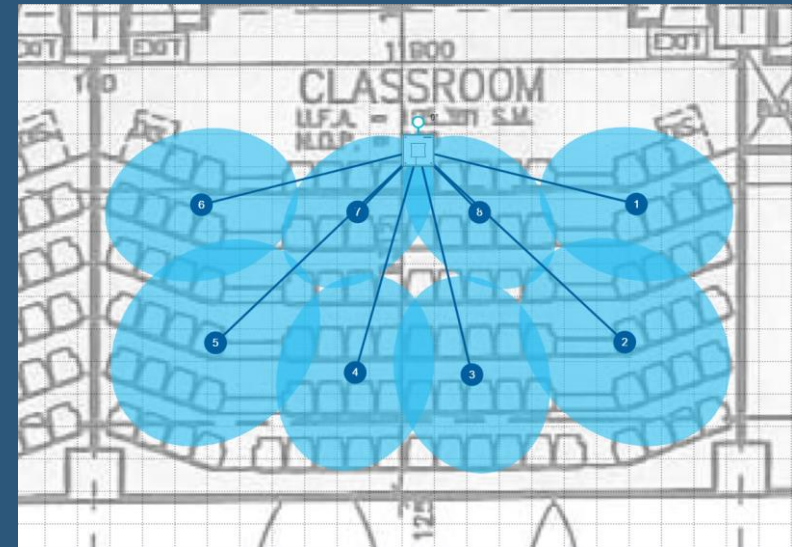

CEILING MICROPHONE

- Connecting with built-in PC and AV system and provides FHD video signal for online teaching
- Eight highly directional lobes to capture every student voice
- Autofocus™ technology continually fine-tunes the position of each lobe in real time
- Avoid circulation of handheld microphone